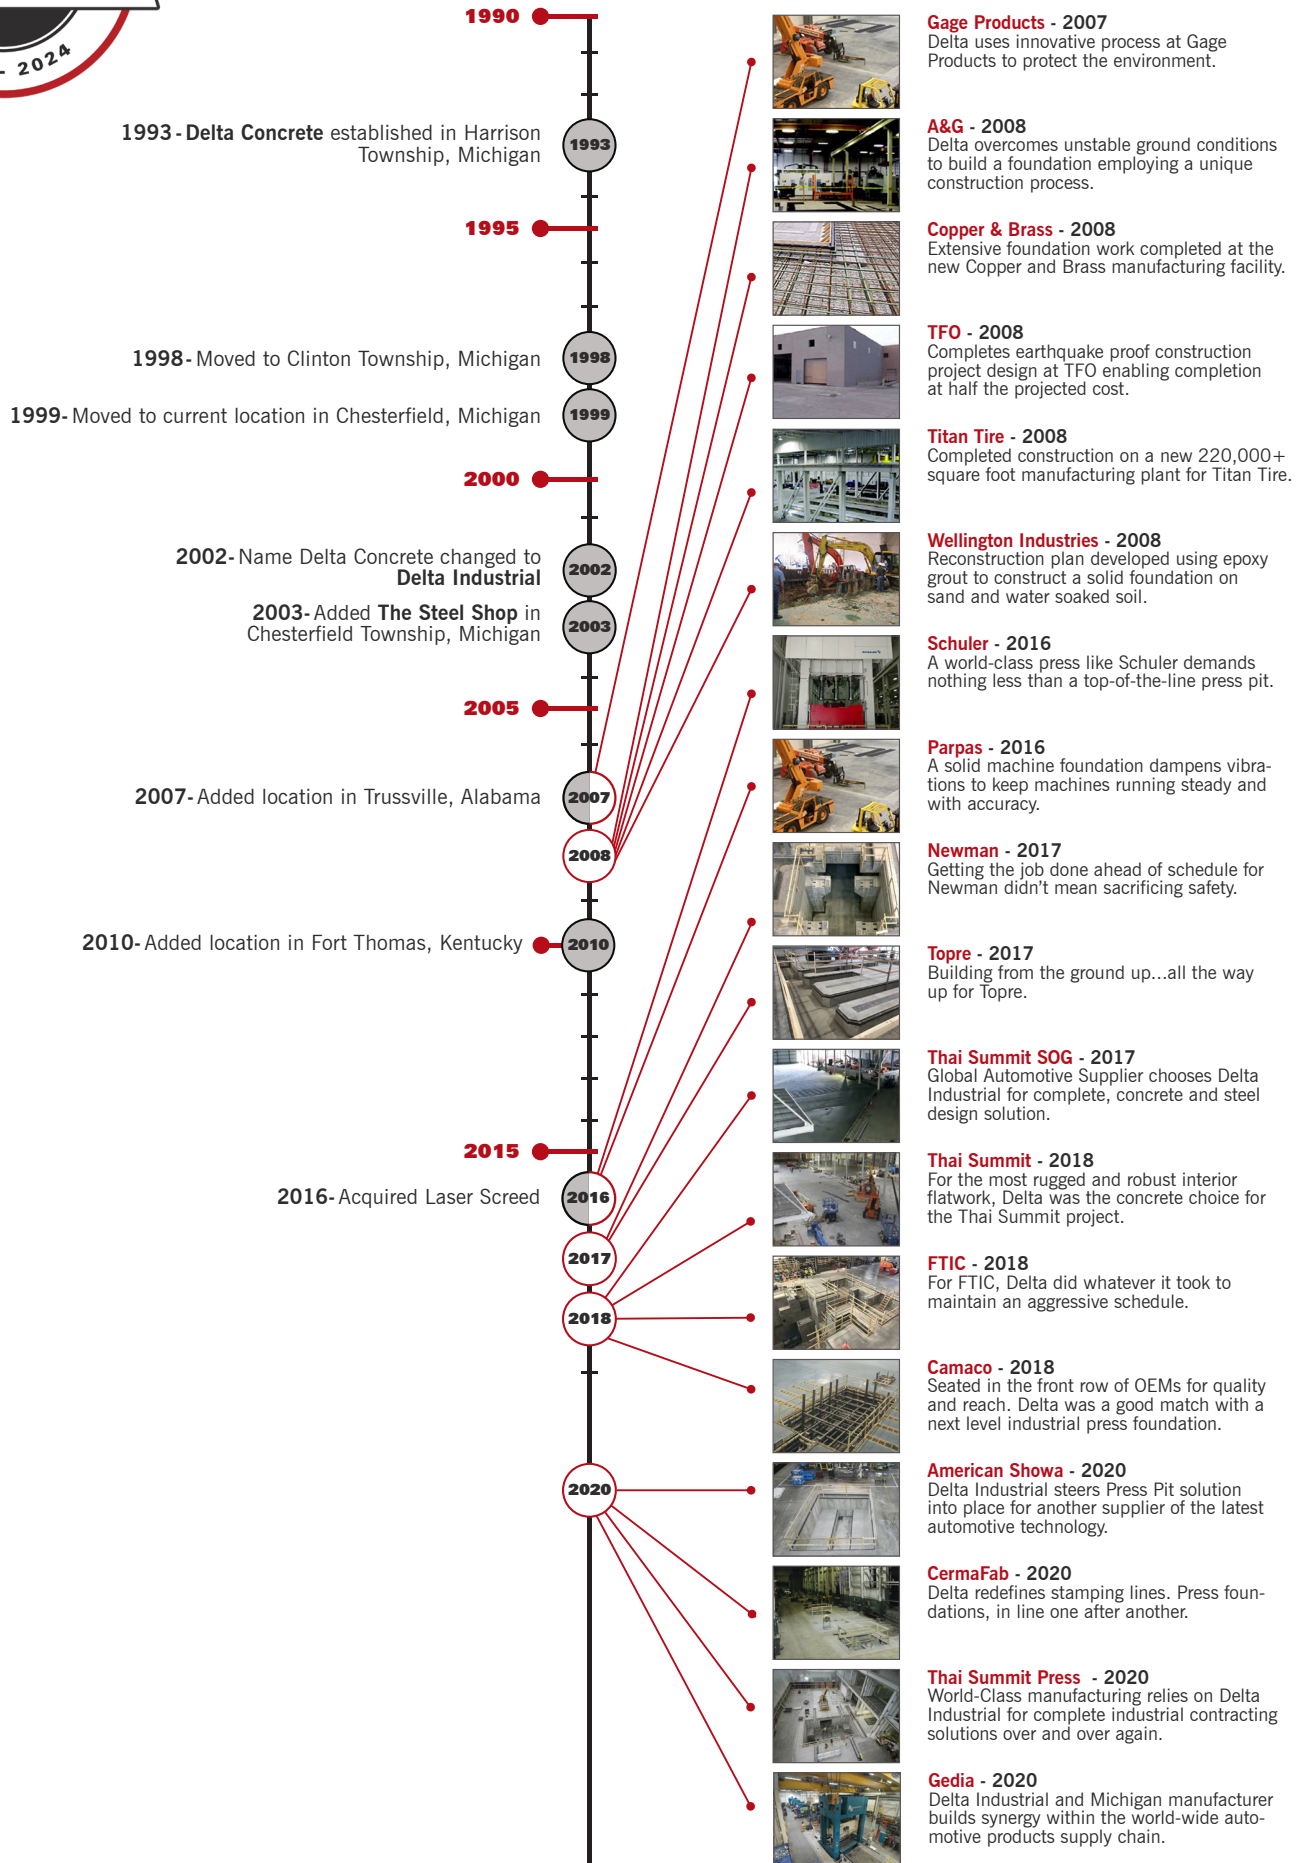

OVER 30 YEARS TIMELINE